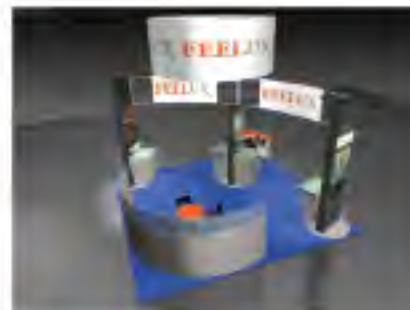

Banner Stands

Single side
33" x 79" graphic
Starting at \$275

2-sided
33" x 87" graphic
Starting at \$575

Flags of various
shapes and sizes.
Call for quote.

Custom Exhibits & More...

- Island Exhibits
- Hanging Signs
- Interactive Kiosks
- Floor Graphics
- Light Boxes
- Monitor Stands