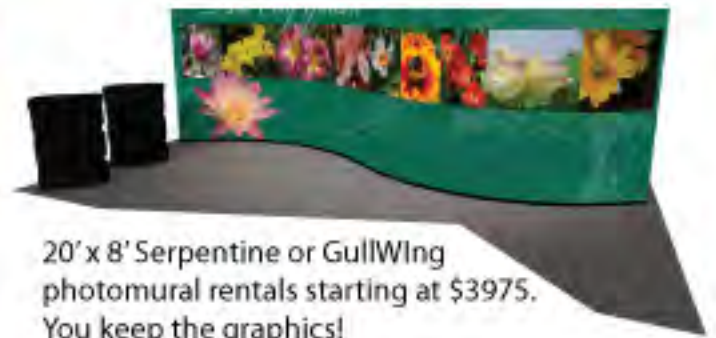

8' x 8' Curve fabric display
Starting at \$125.00

10' x 8' Curve fabric
Starting at \$150.00

20' x 8' Gullwing fabric
Starting at \$295.00

Fabric Colors:
Black
Dark Blue
Grey
Tan

20' x 8' Serpentine fabric
Starting at \$295.00

- Matching fabric counters available
- Spotlights included with every display
- Delivery, set-up, and tear down services available.

Call for fabric graphic Pop-Up information

Pop-Up Photomural Rentals

10' x 8' Curve display rental
with photomural panels
starting at \$1975.
You keep the graphics!